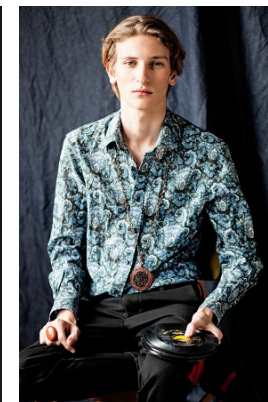

[www.stellamodels.com](http://www.stellamodels.com)

—  
STELLA  
MODELS  
×

HEIGHT  
185

CHEST  
92

WAIST  
70

SHOES  
43

HAIR  
BLONDE

EYES  
GREEN