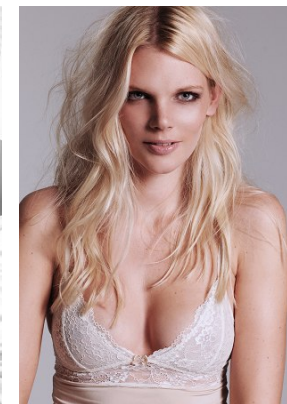

www.stellamodels.com

—
STELLA
MODELS
×

HEIGHT	BUST	DRESS	WAIST	HIPS	SHOES	HAIR	EYES
179	85	36	63	91	41	BLONDE	BLUE/GREY