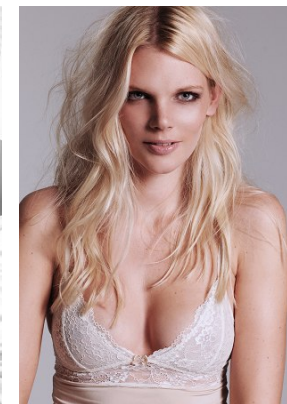

[www.stellamodels.com](http://www.stellamodels.com)

—  
STELLA  
MODELS  
×

HEIGHT	BUST	DRESS	WAIST	HIPS	SHOES	HAIR	EYES
179	85	36	63	91	41	BLONDE	BLUE/GREY