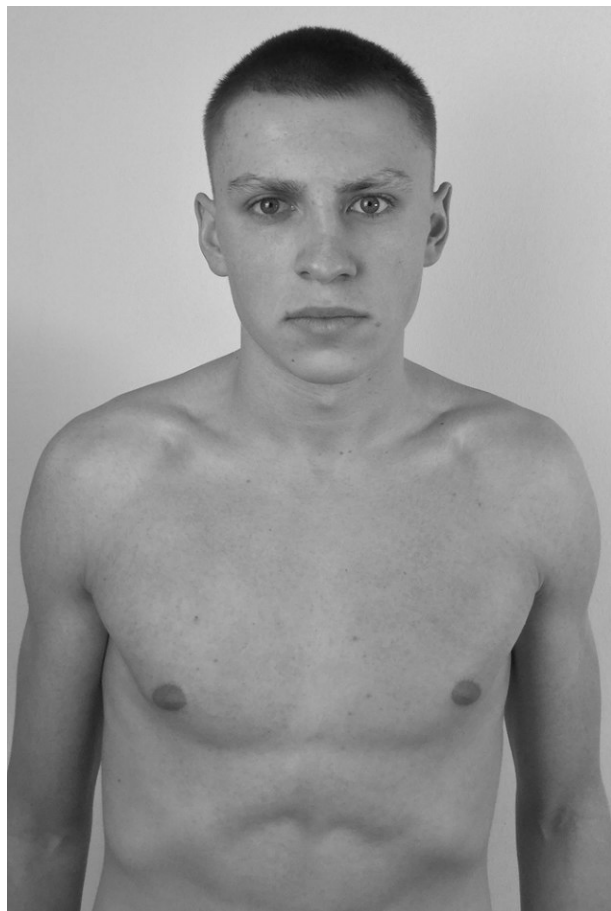

MAX GRABMAYER

T: +43 1 586 90 27

office@stellamodels.com

www.stellamodels.com

—
STELLA
MODELS
×