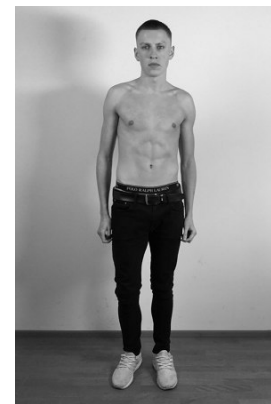

www.stellamodels.com

—
STELLA
MODELS
×

HEIGHT 187	CHEST 94	WAIST 78	SHOES 44.5	HAIR ASH BLONDE	EYES BLUE/GREEN
---------------	-------------	-------------	---------------	--------------------	--------------------