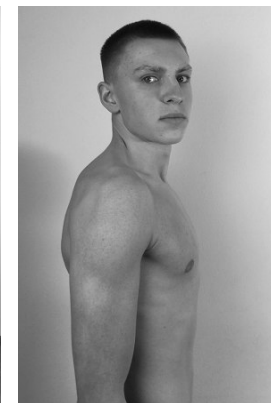

www.stellamodels.com

—
STELLA
MODELS
×

HEIGHT 187	CHEST 94	WAIST 78	SHOES 44.5	HAIR ASH BLONDE	EYES BLUE/GREEN
---------------	-------------	-------------	---------------	--------------------	--------------------