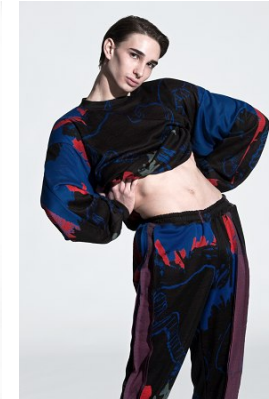

www.stellamodels.com

—
STELLA
MODELS
×

HEIGHT	CHEST	WAIST	SHOES	HAIR	EYES
187	88	72	42.5	BROWN	BROWN