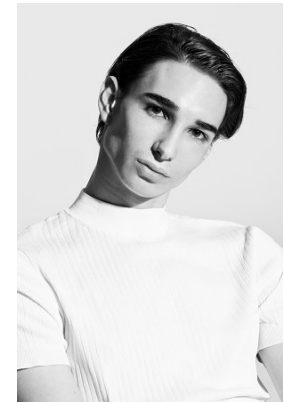

www.stellamodels.com

—
STELLA
MODELS
×

HEIGHT	CHEST	WAIST	SHOES	HAIR	EYES
187	88	72	42.5	BROWN	BROWN