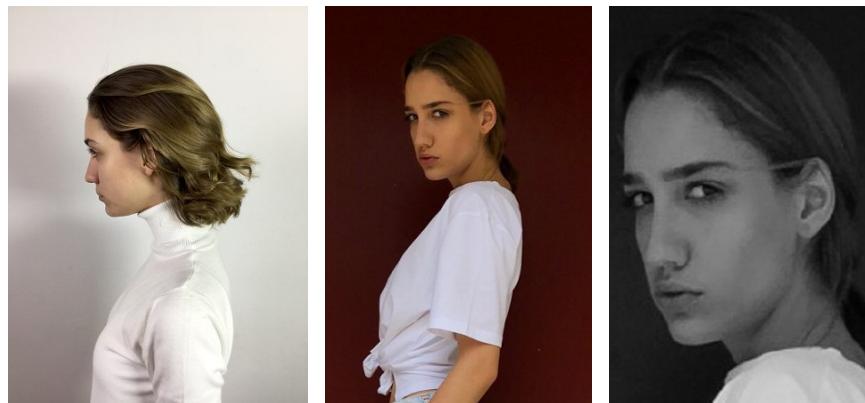

[www.stellamodels.com](http://www.stellamodels.com)

—  
STELLA  
MODELS  
×

|        |      |       |       |      |       |       |       |
|--------|------|-------|-------|------|-------|-------|-------|
| HEIGHT | BUST | DRESS | WAIST | HIPS | SHOES | HAIR  | EYES  |
| 174    | 81   | 34-36 | 61    | 87   | 39    | HAZEL | BROWN |