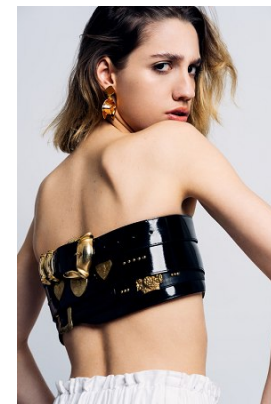

—
STELLA
MODELS

www.stellamodels.com

HEIGHT	BUST	DRESS	WAIST	HIPS	SHOES	HAIR	EYES
174	81	34-36	61	87	39	HAZEL	BROWN