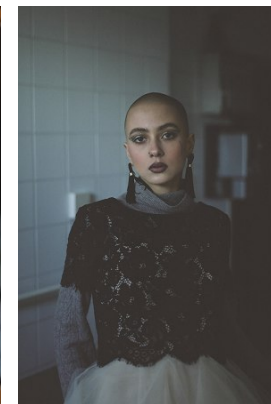

www.stellamodels.com

—
STELLA
MODELS
×

| | | | | | | | |
|--------|------|-------|-------|------|-------|-------------|------|
| HEIGHT | BUST | DRESS | WAIST | HIPS | SHOES | HAIR | EYES |
| 174 | 76 | 32 | 61 | 83 | 39 | DARK BLONDE | BLUE |