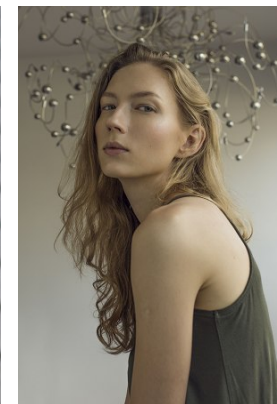

[www.stellamodels.com](http://www.stellamodels.com)

—  
STELLA  
MODELS  
×

HEIGHT	BUST	DRESS	WAIST	HIPS	SHOES	HAIR	EYES
180	85	36	63	92	42	BLONDE	BLUE