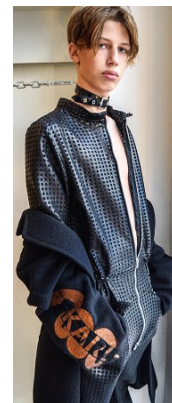

[www.stellamodels.com](http://www.stellamodels.com)

—  
STELLA  
MODELS  
×

HEIGHT  
187

CHEST  
83

WAIST  
68

SHOES  
47.5

HAIR  
DARK BLONDE

EYES  
BLUE