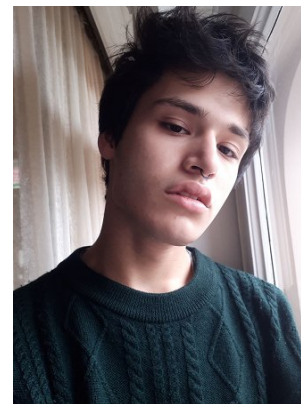

[www.stellamodels.com](http://www.stellamodels.com)

—  
STELLA  
MODELS  
×

HEIGHT	CHEST	WAIST	SHOES	HAIR	EYES
184	93	79	43	BLACK	BLACK