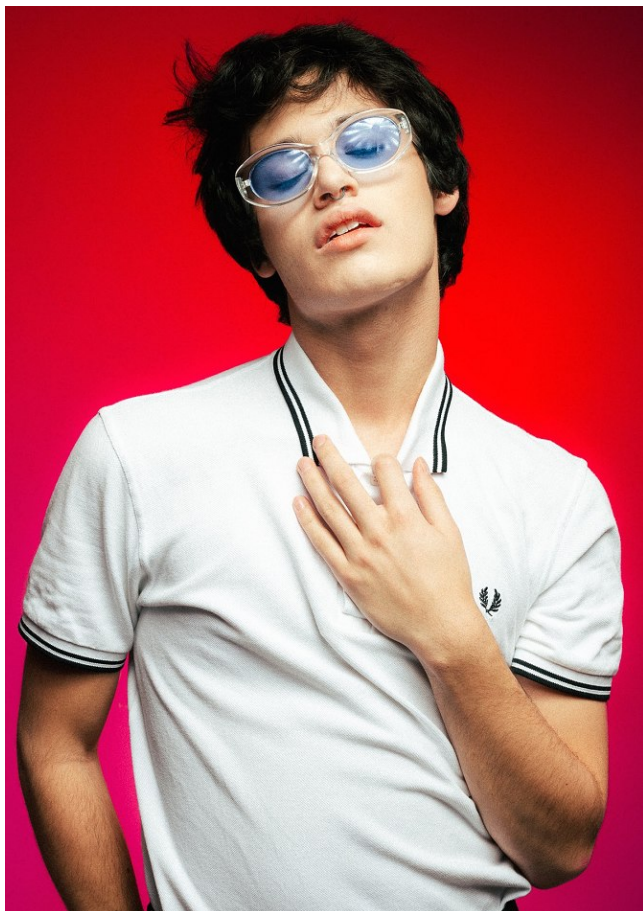

LEONARD DERAKHSHAN

T: +43 1 586 90 27

office@stellamodels.com

www.stellamodels.com

—
STELLA
MODELS
×