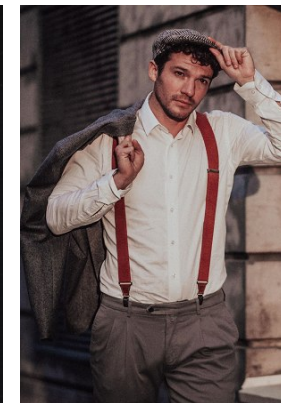

# CLEMENT GUYOUT

T: +43 1 586 90 27

*office@stellamodels.com*

[www.stellamodels.com](http://www.stellamodels.com)

—  
STELLA  
MODELS  
×

HEIGHT	CHEST	WAIST	SHOES	HAIR	EYES
182	95	85	42	BROWN	GREEN/BROWN