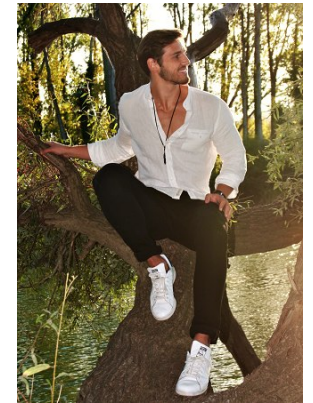

www.stellamodels.com

—
STELLA
MODELS
×

HEIGHT
188

CHEST
104

WAIST
85

SHOES
46

HAIR
CHESTNUT

EYES
BROWN