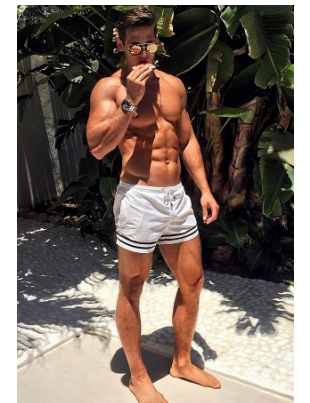

www.stellamodels.com

—
STELLA
MODELS
×

HEIGHT
188

CHEST
104

WAIST
85

SHOES
46

HAIR
CHESTNUT

EYES
BROWN