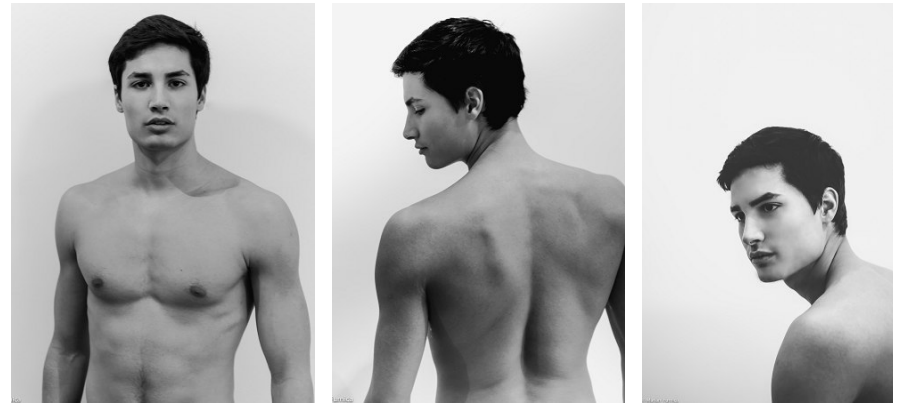

—
STELLA
MODELS

www.stellamodels.com

HEIGHT	CHEST	WAIST	SHOES	HAIR	EYES
183	96	78	42	BLACK	BROWN