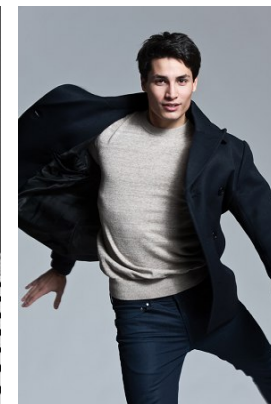

www.stellamodels.com

—
STELLA
MODELS
×

HEIGHT
183

CHEST
96

WAIST
78

SHOES
42

HAIR
BLACK

EYES
BROWN