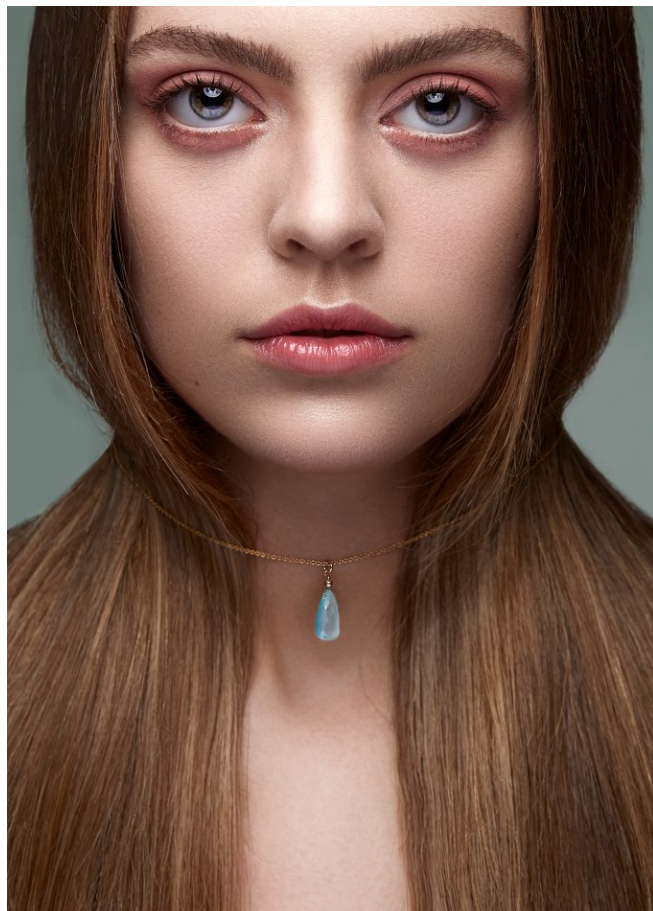

LENA WERLE

T: +43 1 586 90 27

office@stellamodels.com

www.stellamodels.com

—
STELLA
MODELS
×