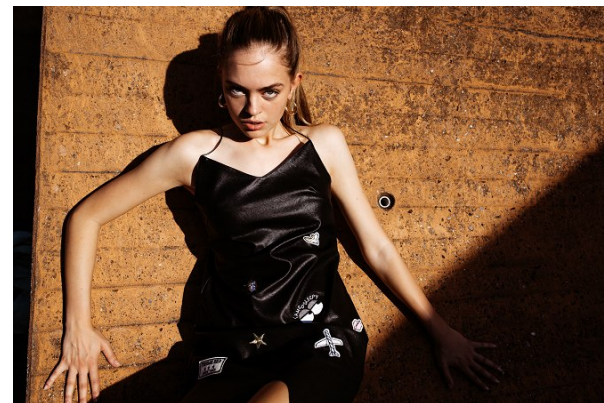

[www.stellamodels.com](http://www.stellamodels.com)

—  
STELLA  
MODELS  
×

HEIGHT	BUST	DRESS	WAIST	HIPS	SHOES	HAIR	EYES
174	82	34-36	60	89	39	BROWN	GREEN