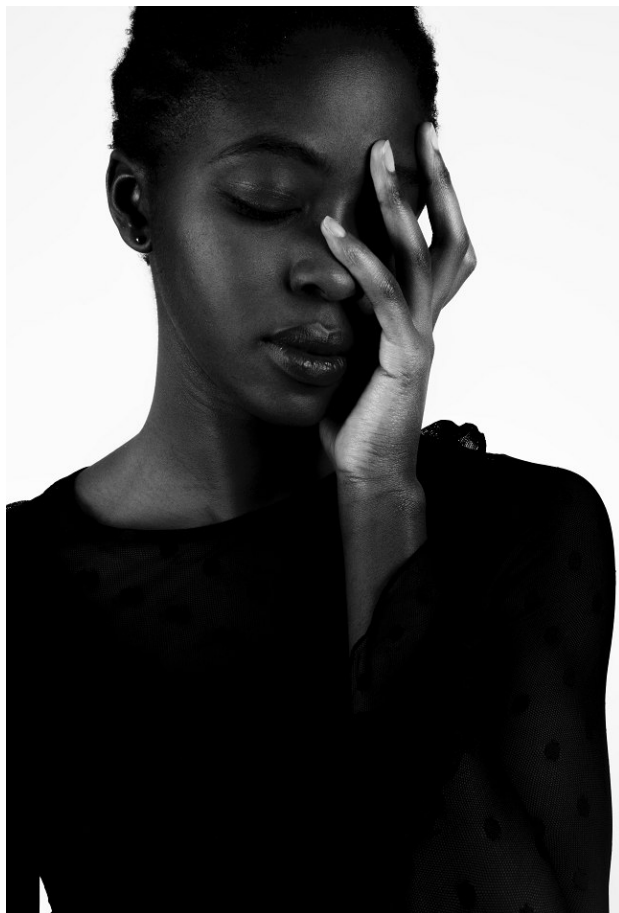

BEE RENE

T: +43 1 586 90 27

office@stellamodels.com

www.stellamodels.com

—
STELLA
MODELS
×