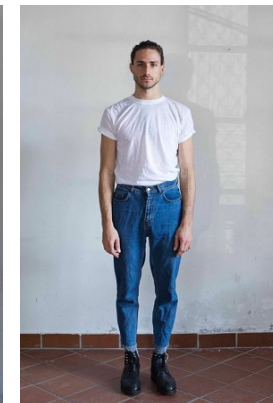

[www.stellamodels.com](http://www.stellamodels.com)

—  
STELLA  
MODELS  
×

HEIGHT  
185

CHEST  
98

WAIST  
82

SHOES  
45

HAIR  
BROWN

EYES  
BLUE