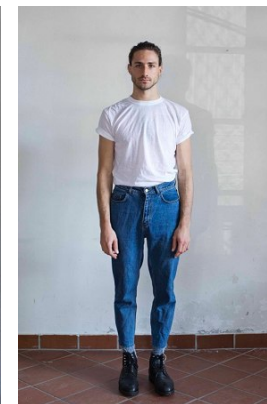

www.stellamodels.com

—
STELLA
MODELS
×

HEIGHT	CHEST	WAIST	SHOES	HAIR	EYES
185	98	82	45	BROWN	BLUE