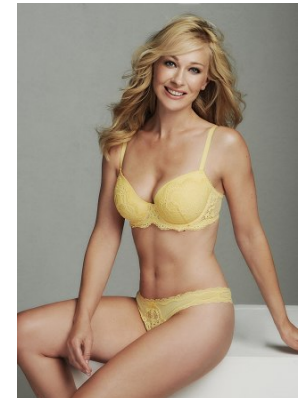

www.stellamodels.com

—
STELLA
MODELS
×

HEIGHT	BUST	DRESS	WAIST	HIPS	SHOES	HAIR	EYES
172	86	36	63	92	39	BLONDE	BLUE