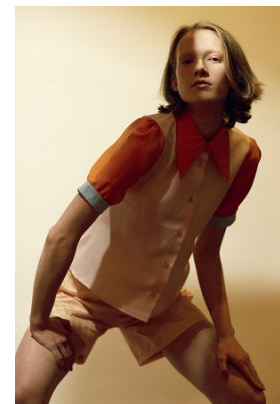

www.stellamodels.com

—
STELLA
MODELS
×

HEIGHT	BUST	DRESS	WAIST	HIPS	SHOES	HAIR	EYES
180	82	34-36	60	90	39	BLONDE VENETIAN	GREEN