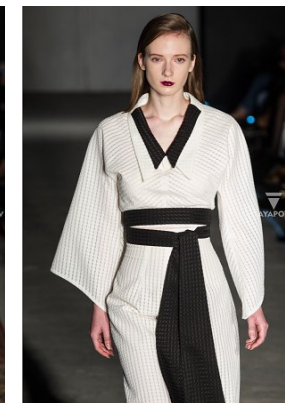

www.stellamodels.com

—
STELLA
MODELS
×

HEIGHT	BUST	DRESS	WAIST	HIPS	SHOES	HAIR	EYES
180	82	34-36	60	90	39	BLONDE VENETIAN	GREEN