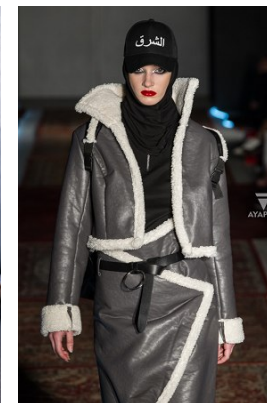

www.stellamodels.com

—
STELLA
MODELS
×

HEIGHT	BUST	DRESS	WAIST	HIPS	SHOES	HAIR	EYES
180	82	34-36	60	90	39	BLONDE VENETIAN	GREEN