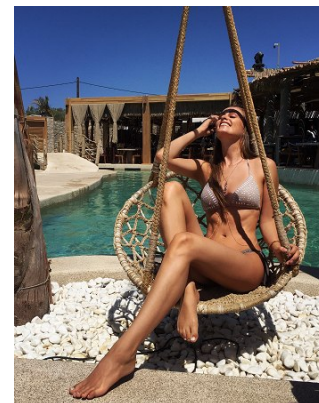

—
STELLA
MODELS

www.stellamodels.com

HEIGHT	BUST	DRESS	WAIST	HIPS	SHOES	HAIR	EYES
175	89	34-36	65	92	37.5	BROWN	BROWN