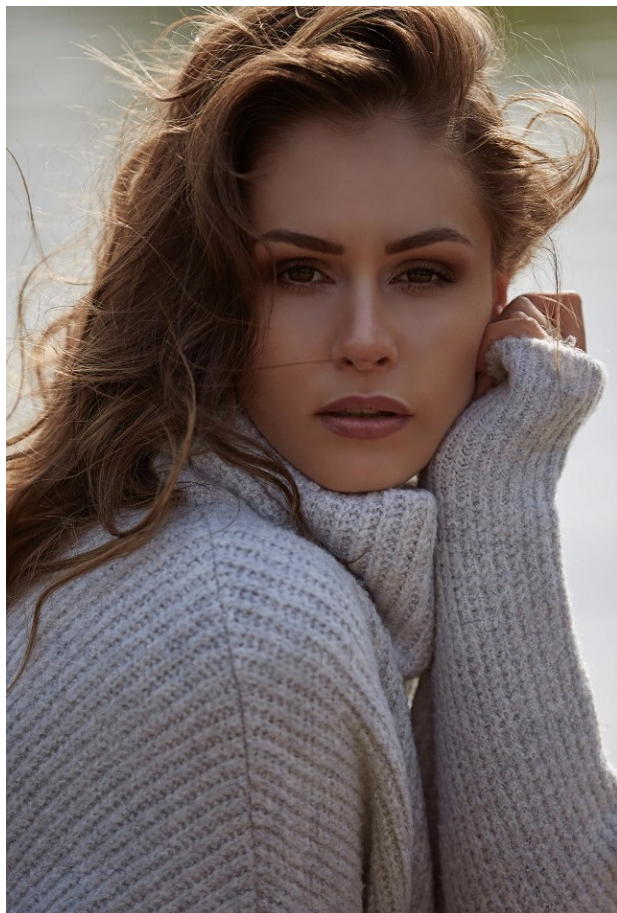

KRISTINA B.

T: +43 1 586 90 27

office@stellamodels.com

—
STELLA
MODELS

www.stellamodels.com