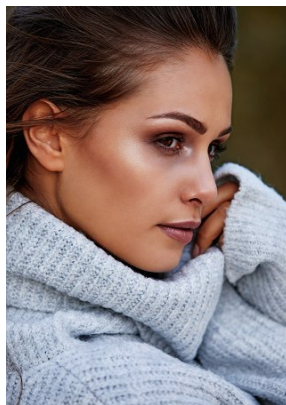

—  
STELLA  
MODELS  
×

[www.stellamodels.com](http://www.stellamodels.com)

HEIGHT	BUST	DRESS	WAIST	HIPS	SHOES	HAIR	EYES
175	89	34-36	65	92	37.5	BROWN	BROWN