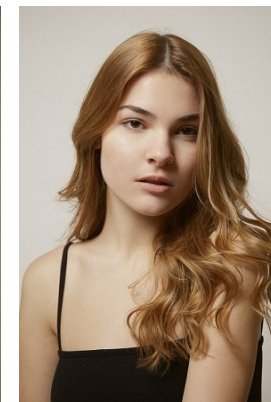

www.stellamodels.com

—
STELLA
MODELS
×

HEIGHT	BUST	DRESS	WAIST	HIPS	SHOES	HAIR	EYES
177	87	34-36	60	92	40	BLONDE	GREEN/BROWN