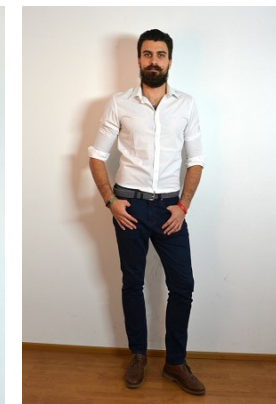

www.stellamodels.com

—
STELLA
MODELS
×

HEIGHT	CHEST	WAIST	SHOES	HAIR	EYES
188	100	80	42	BROWN	GREEN/BROWN