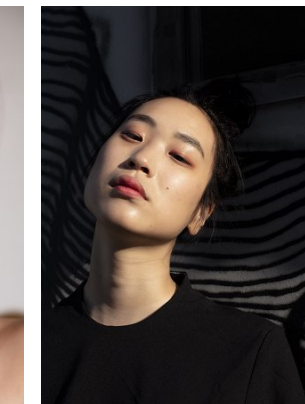

—
STELLA
MODELS

www.stellamodels.com

HEIGHT	BUST	DRESS	WAIST	HIPS	SHOES	HAIR	EYES
180	83	34-36	63	96	39	BLACK	BLACK