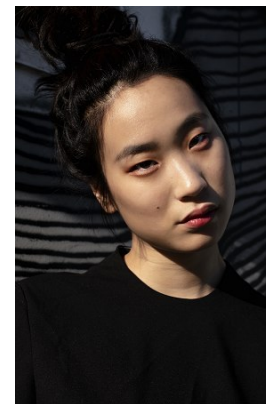

—
STELLA
MODELS

www.stellamodels.com

HEIGHT	BUST	DRESS	WAIST	HIPS	SHOES	HAIR	EYES
180	83	34-36	63	96	39	BLACK	BLACK