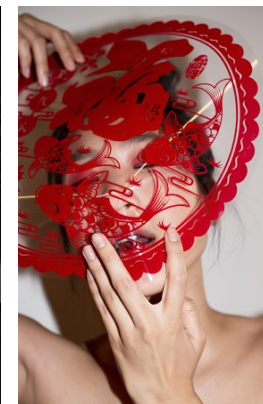

—
STELLA
MODELS

www.stellamodels.com

HEIGHT	BUST	DRESS	WAIST	HIPS	SHOES	HAIR	EYES
180	83	34-36	63	96	39	BLACK	BLACK