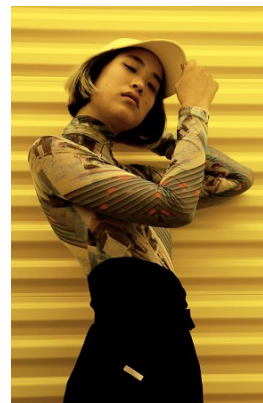

—
STELLA
MODELS

www.stellamodels.com

HEIGHT	BUST	DRESS	WAIST	HIPS	SHOES	HAIR	EYES
180	83	34-36	63	96	39	BLACK	BLACK