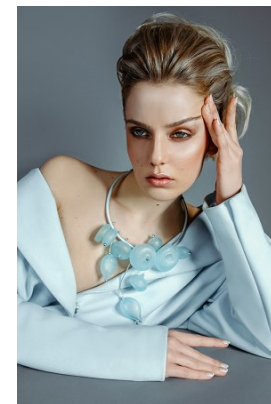

www.stellamodels.com

—
STELLA
MODELS
×

HEIGHT	BUST	WAIST	HIPS
174	78	60	88