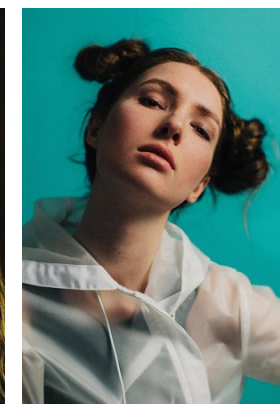

www.stellamodels.com

—
STELLA
MODELS
×

HEIGHT	BUST	DRESS	WAIST	HIPS	SHOES	HAIR	EYES
179	81	36	63	93	42	RED	BROWN