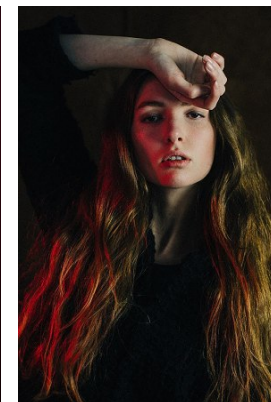

[www.stellamodels.com](http://www.stellamodels.com)

—  
STELLA  
MODELS  
×

HEIGHT	BUST	DRESS	WAIST	HIPS	SHOES	HAIR	EYES
179	81	36	63	93	42	RED	BROWN