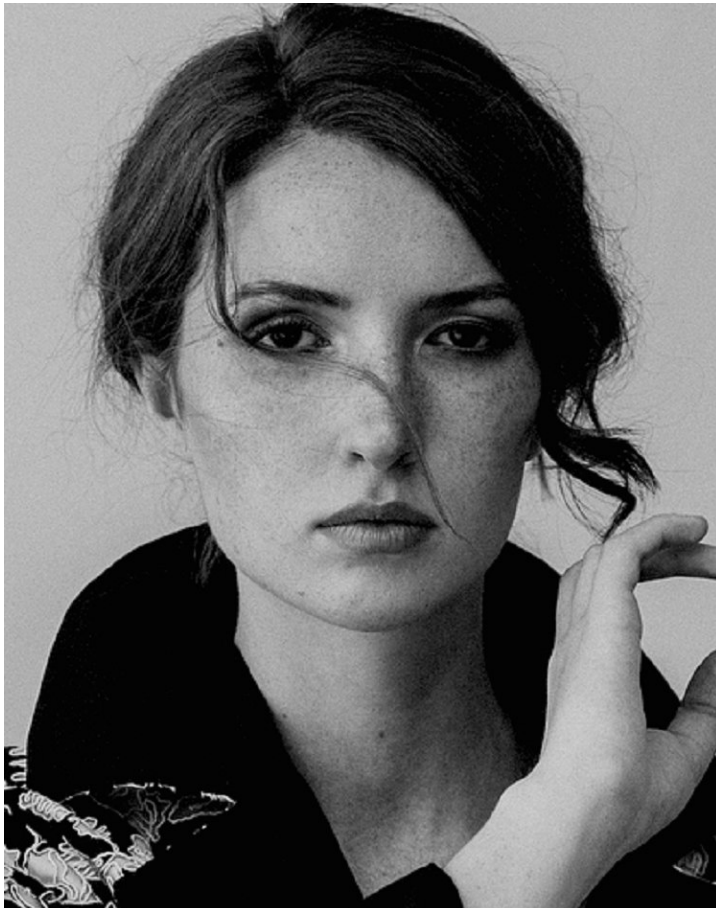

SIMONA CADJO

T: +43 1 586 90 27

office@stellamodels.com

www.stellamodels.com

—
STELLA
MODELS
×