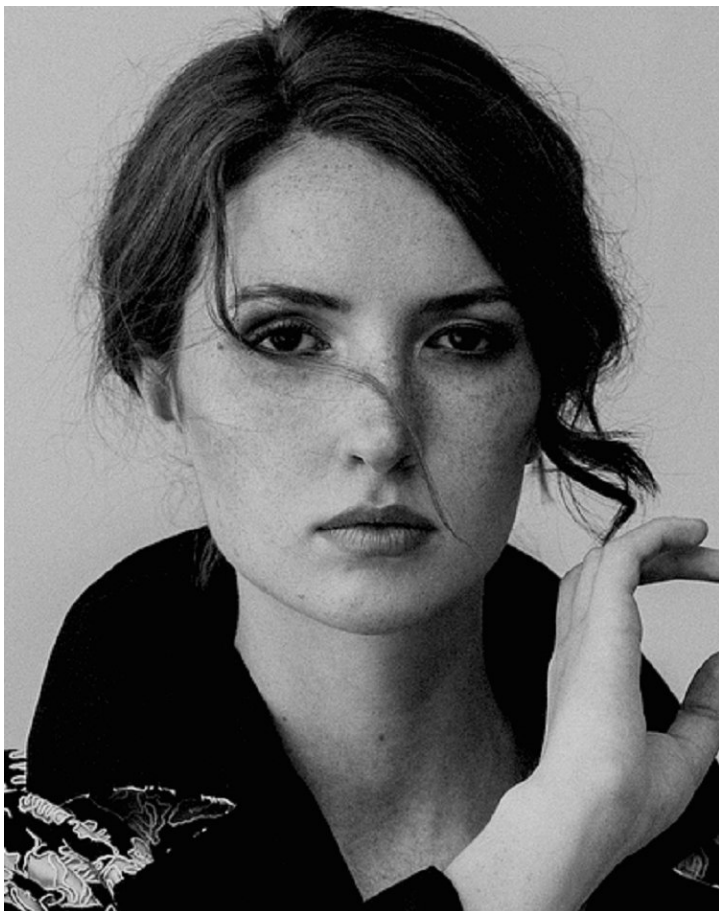

SIMONA CADJO

T: +43 1 586 90 27

office@stellamodels.com

www.stellamodels.com

—
STELLA
MODELS
×