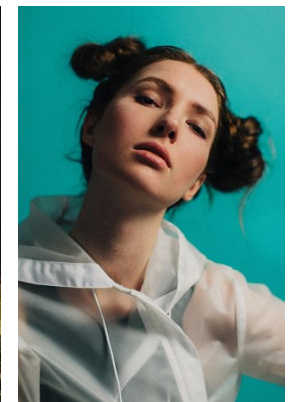

[www.stellamodels.com](http://www.stellamodels.com)

—  
STELLA  
MODELS  
×

HEIGHT	BUST	DRESS	WAIST	HIPS	SHOES	HAIR	EYES
179	81	36	63	93	42	RED	BROWN