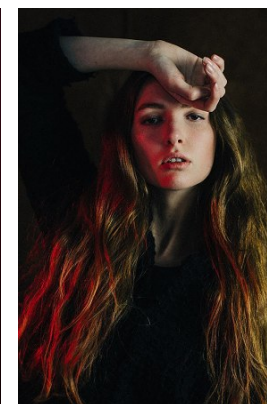

www.stellamodels.com

—
STELLA
MODELS
×

HEIGHT	BUST	DRESS	WAIST	HIPS	SHOES	HAIR	EYES
179	81	36	63	93	42	RED	BROWN