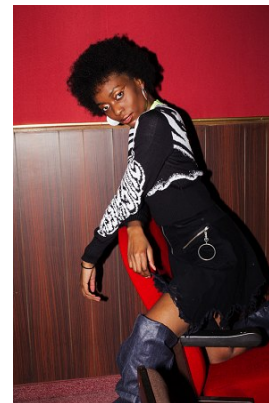

www.stellamodels.com

—
STELLA
MODELS
×

HEIGHT	BUST	DRESS	WAIST	HIPS	SHOES	HAIR	EYES
175	87	36-38	65	93	40	DARK BROWN	BROWN