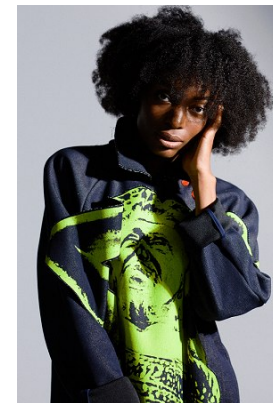

www.stellamodels.com

—
STELLA
MODELS
×

HEIGHT	BUST	DRESS	WAIST	HIPS	SHOES	HAIR	EYES
175	87	36-38	65	93	40	DARK BROWN	BROWN