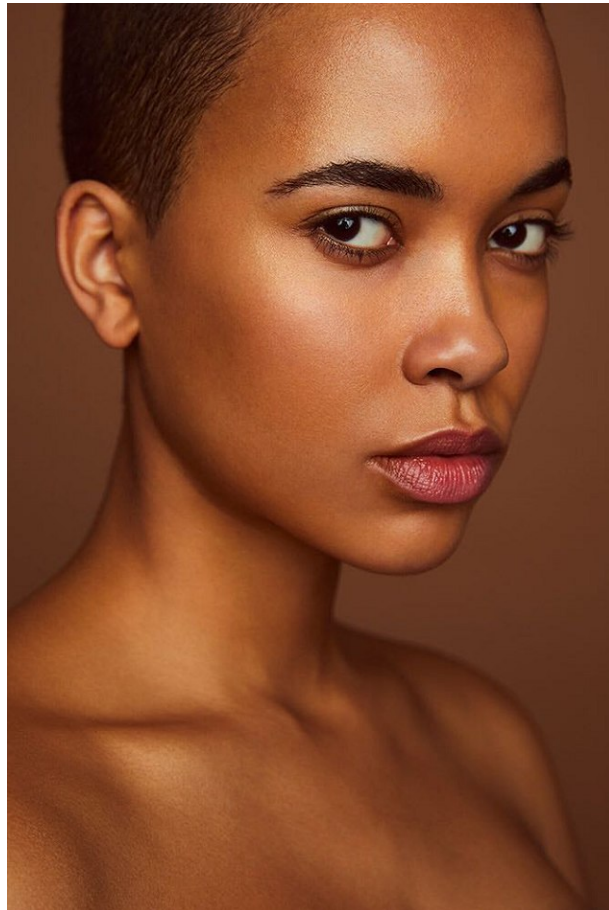

REBECCA

T: +43 1 586 90 27

office@stellamodels.com

www.stellamodels.com

—
STELLA
MODELS
×