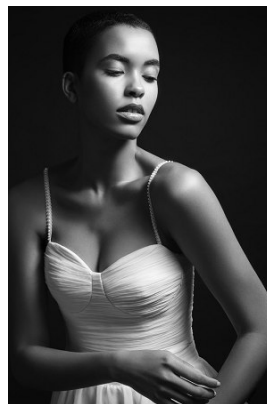

—
STELLA
MODELS

www.stellamodels.com

HEIGHT	BUST	DRESS	WAIST	HIPS	SHOES	HAIR	EYES
180	84	36-38	65	95	41	BLACK	BROWN