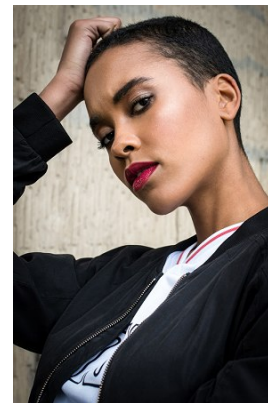

[www.stellamodels.com](http://www.stellamodels.com)

—  
STELLA  
MODELS  
×

HEIGHT	BUST	DRESS	WAIST	HIPS	SHOES	HAIR	EYES
180	83	36-38	65	95	41	BLACK	BROWN