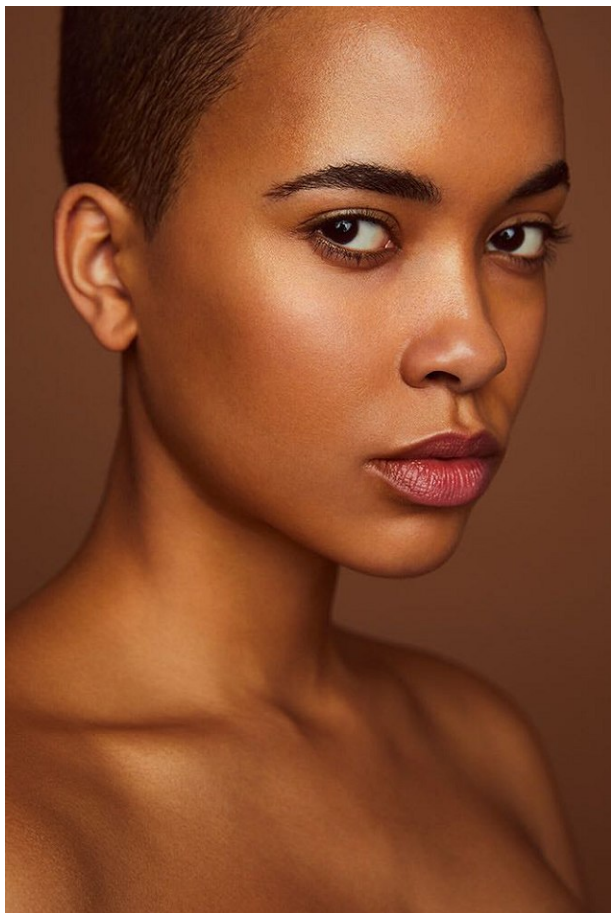

REBECCA

T: +43 1 586 90 27

office@stellamodels.com

—
STELLA
MODELS

www.stellamodels.com