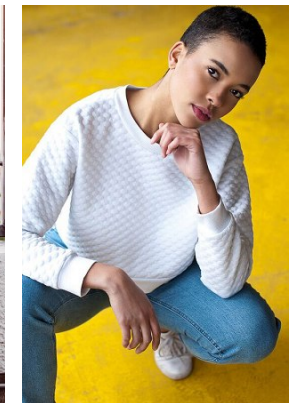

[www.stellamodels.com](http://www.stellamodels.com)

—  
STELLA  
MODELS  
×

HEIGHT	BUST	DRESS	WAIST	HIPS	SHOES	HAIR	EYES
180	83	36-38	65	95	41	BLACK	BROWN