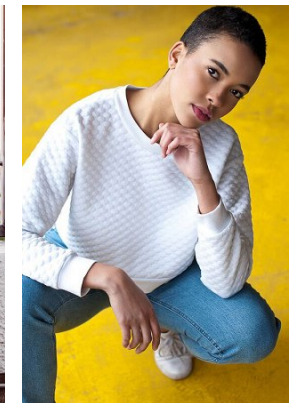

[www.stellamodels.com](http://www.stellamodels.com)

—  
STELLA  
MODELS  
×

HEIGHT	BUST	DRESS	WAIST	HIPS	SHOES	HAIR	EYES
180	84	36-38	65	95	41	BLACK	BROWN