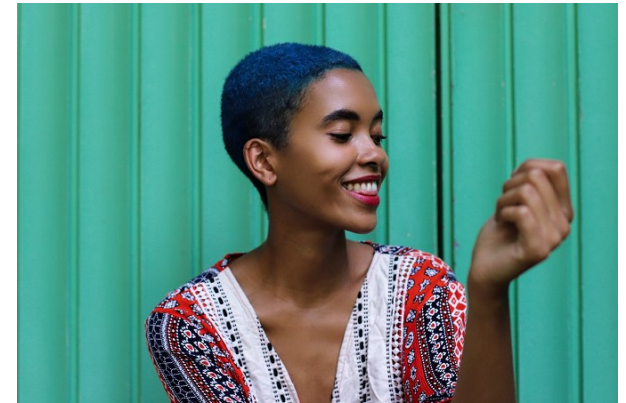

[www.stellamodels.com](http://www.stellamodels.com)

—  
STELLA  
MODELS  
×

HEIGHT	BUST	DRESS	WAIST	HIPS	SHOES	HAIR	EYES
180	84	36-38	65	95	41	BLACK	BROWN