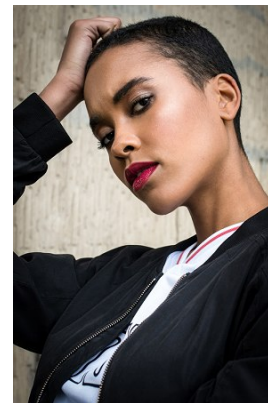

[www.stellamodels.com](http://www.stellamodels.com)

—  
STELLA  
MODELS  
×

HEIGHT	BUST	DRESS	WAIST	HIPS	SHOES	HAIR	EYES
180	84	36-38	65	95	41	BLACK	BROWN