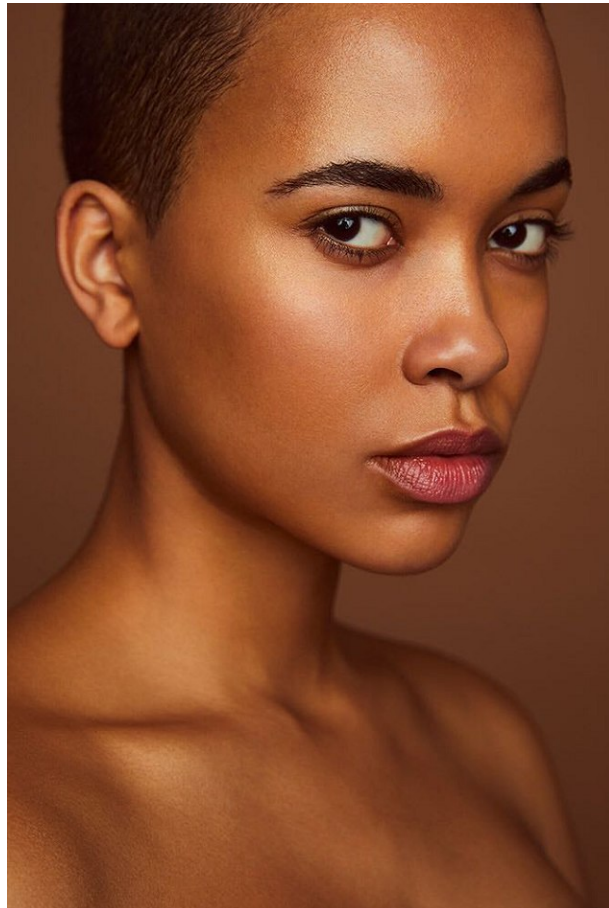

REBECCA

T: +43 1 586 90 27

office@stellamodels.com

www.stellamodels.com

—
STELLA
MODELS
×