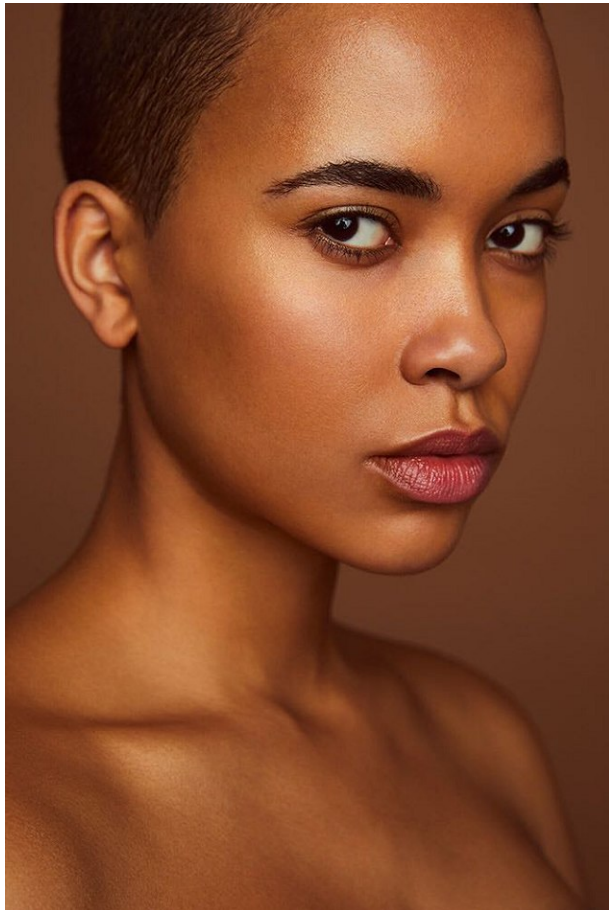

REBECCA

T: +43 1 586 90 27

office@stellamodels.com

www.stellamodels.com

—
STELLA
MODELS
×