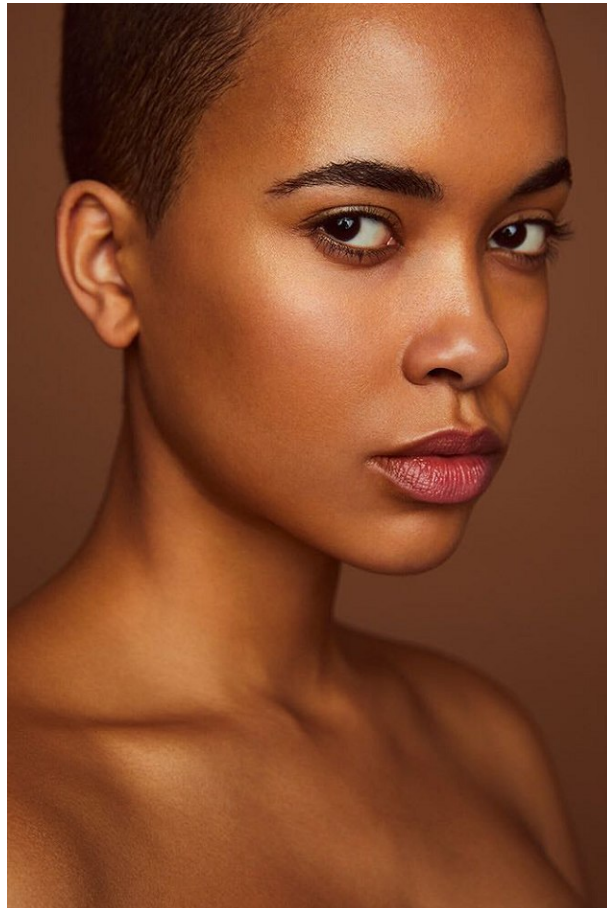

REBECCA

T: +43 1 586 90 27

office@stellamodels.com

www.stellamodels.com

—
STELLA
MODELS
×