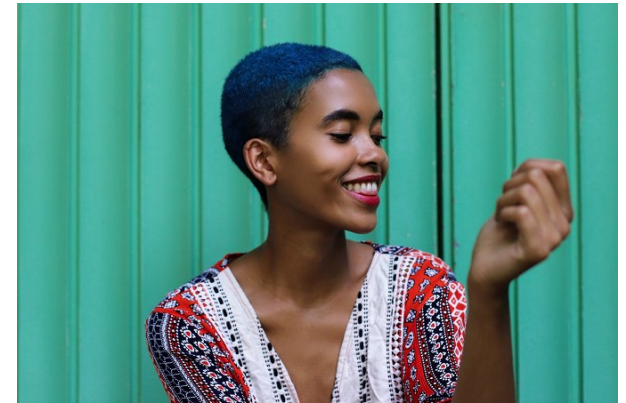

[www.stellamodels.com](http://www.stellamodels.com)

—  
STELLA  
MODELS  
×

HEIGHT	BUST	DRESS	WAIST	HIPS	SHOES	HAIR	EYES
180	83	36-38	65	95	41	BLACK	BROWN