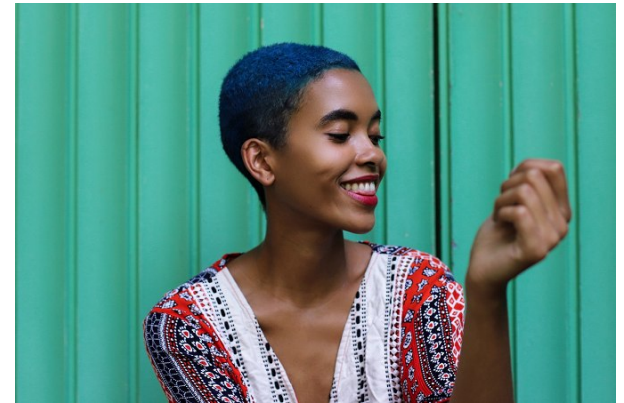

www.stellamodels.com

—
STELLA
MODELS
×

HEIGHT	BUST	DRESS	WAIST	HIPS	SHOES	HAIR	EYES
180	84	36-38	65	95	41	BLACK	BROWN