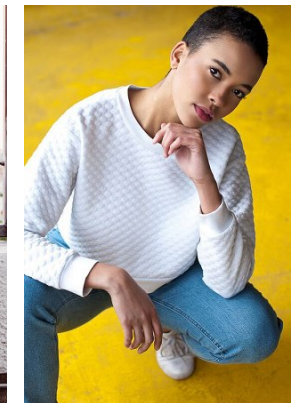

[www.stellamodels.com](http://www.stellamodels.com)

—  
STELLA  
MODELS  
×

HEIGHT	BUST	DRESS	WAIST	HIPS	SHOES	HAIR	EYES
180	83	36-38	65	95	41	BLACK	BROWN