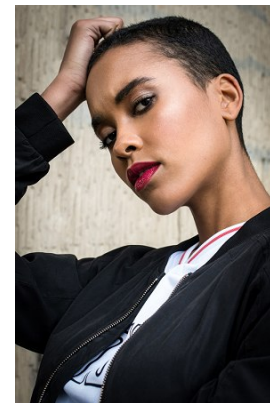

[www.stellamodels.com](http://www.stellamodels.com)

—  
STELLA  
MODELS  
×

HEIGHT	BUST	DRESS	WAIST	HIPS	SHOES	HAIR	EYES
180	83	36-38	65	95	41	BLACK	BROWN