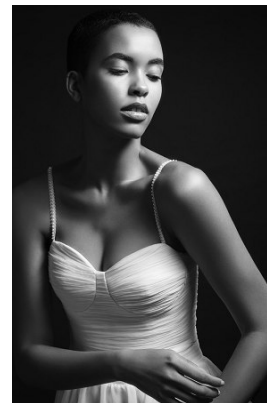

www.stellamodels.com

—
STELLA
MODELS
×

HEIGHT	BUST	DRESS	WAIST	HIPS	SHOES	HAIR	EYES
180	84	36-38	65	95	41	BLACK	BROWN