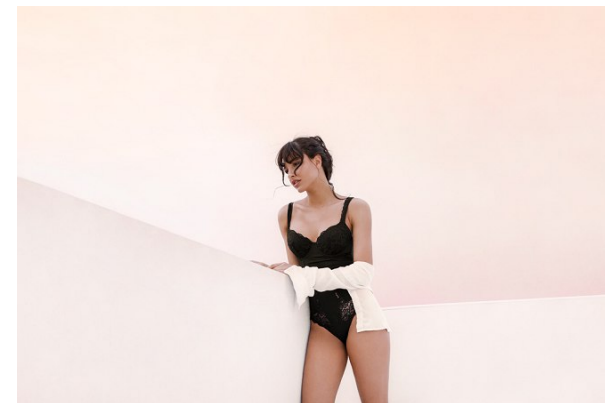

[www.stellamodels.com](http://www.stellamodels.com)

—  
STELLA  
MODELS  
×

HEIGHT	BUST	WAIST	HIPS	SHOES	HAIR	EYES
176	84	61	90	39	BROWN	BROWN