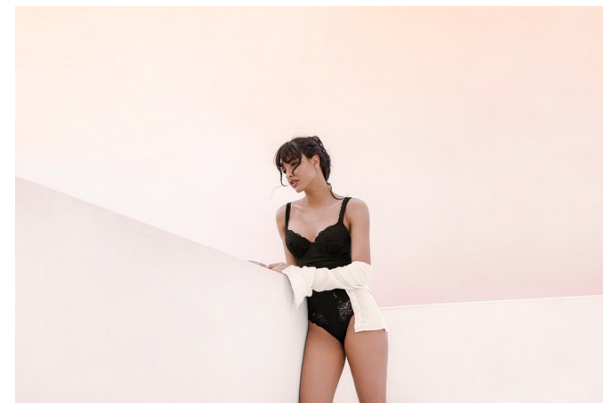

www.stellamodels.com

—
STELLA
MODELS
×

HEIGHT	BUST	WAIST	HIPS	SHOES	HAIR	EYES
176	84	61	90	39	BROWN	BROWN