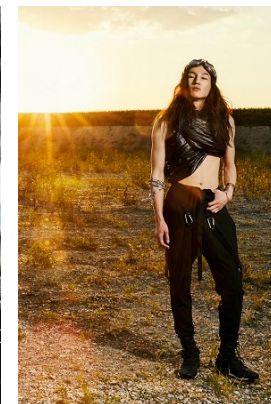

—
STELLA
MODELS
×

www.stellamodels.com

HEIGHT	CHEST	WAIST	SHOES	HAIR	EYES
182	91	77	43	DARK BROWN	BROWN