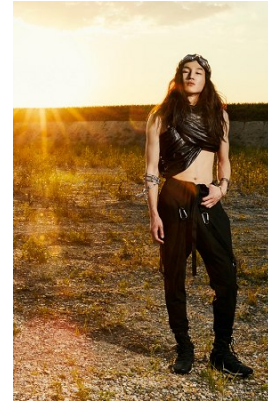

[www.stellamodels.com](http://www.stellamodels.com)

—  
STELLA  
MODELS  
×

HEIGHT	CHEST	WAIST	SHOES	HAIR	EYES
182	91	77	43	DARK BROWN	BROWN