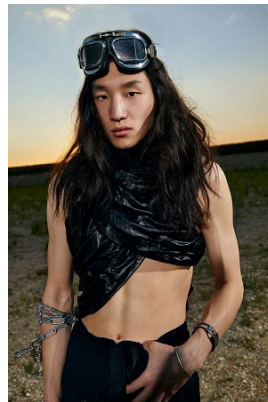

—
STELLA
MODELS
×

www.stellamodels.com

HEIGHT	CHEST	WAIST	SHOES	HAIR	EYES
182	91	77	43	DARK BROWN	BROWN