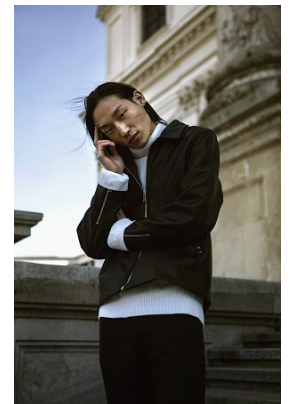

www.stellamodels.com

—
STELLA
MODELS
×

HEIGHT
182

CHEST
91

WAIST
77

SHOES
43

HAIR
DARK BROWN

EYES
BROWN