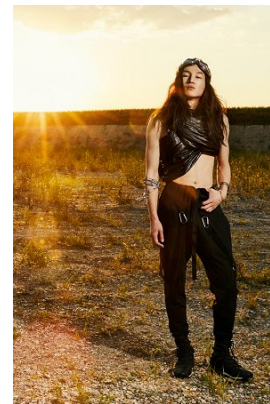

www.stellamodels.com

—
STELLA
MODELS
×

HEIGHT
182

CHEST
91

WAIST
77

SHOES
43

HAIR
DARK BROWN

EYES
BROWN