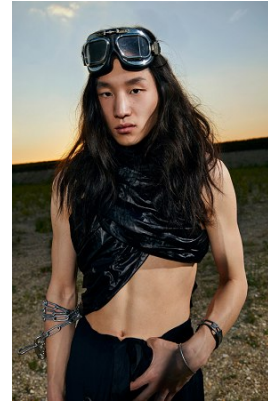

www.stellamodels.com

—
STELLA
MODELS
×

HEIGHT
182

CHEST
91

WAIST
77

SHOES
43

HAIR
DARK BROWN

EYES
BROWN