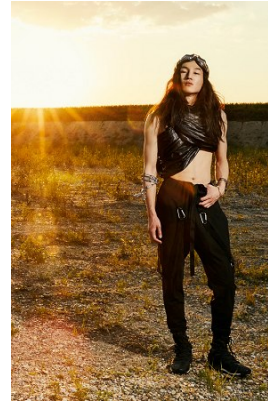

www.stellamodels.com

—
STELLA
MODELS
×

HEIGHT
182

CHEST
91

WAIST
77

SHOES
43

HAIR
DARK BROWN

EYES
BROWN