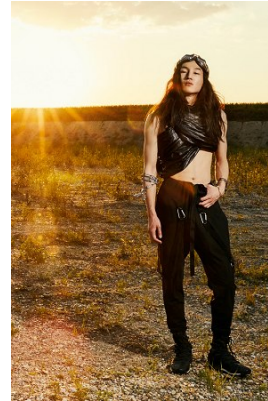

[www.stellamodels.com](http://www.stellamodels.com)

—  
STELLA  
MODELS  
×

HEIGHT  
182

CHEST  
91

WAIST  
77

SHOES  
43

HAIR  
DARK BROWN

EYES  
BROWN