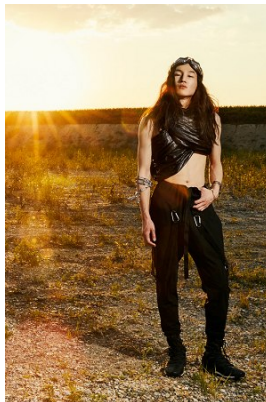

—
STELLA
MODELS
×

www.stellamodels.com

HEIGHT	CHEST	WAIST	SHOES	HAIR	EYES
182	91	77	43	DARK BROWN	BROWN