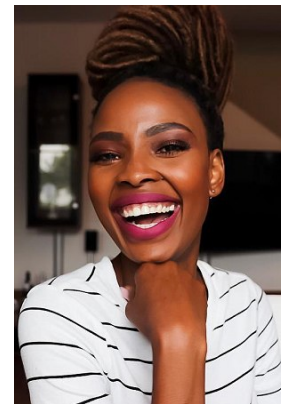

www.stellamodels.com

—
STELLA
MODELS
×

HEIGHT	BUST	DRESS	WAIST	HIPS	HAIR	EYES
172	88	36	72	98	BROWN	BROWN