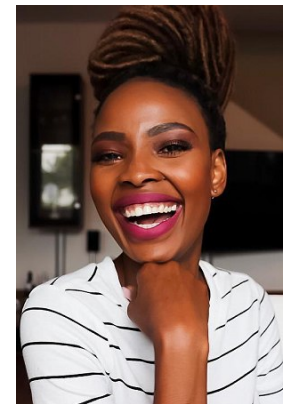

[www.stellamodels.com](http://www.stellamodels.com)

—  
STELLA  
MODELS  
×

HEIGHT	BUST	DRESS	WAIST	HIPS	HAIR	EYES
172	88	36	72	98	BROWN	BROWN