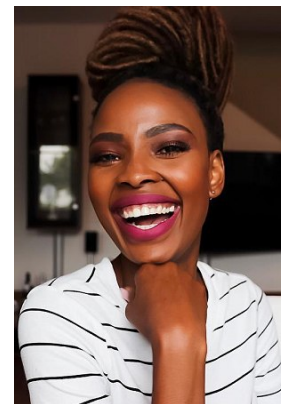

www.stellamodels.com

—
STELLA
MODELS
×

HEIGHT	BUST	DRESS	WAIST	HIPS	HAIR	EYES
172	88	36	72	98	BROWN	BROWN