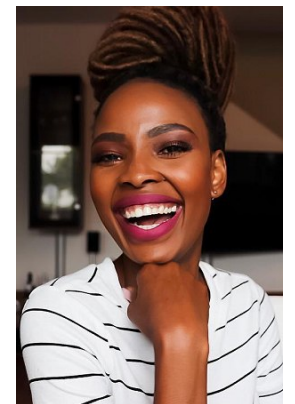

www.stellamodels.com

—
STELLA
MODELS
×

HEIGHT	BUST	DRESS	WAIST	HIPS	HAIR	EYES
172	88	36	72	98	BROWN	BROWN