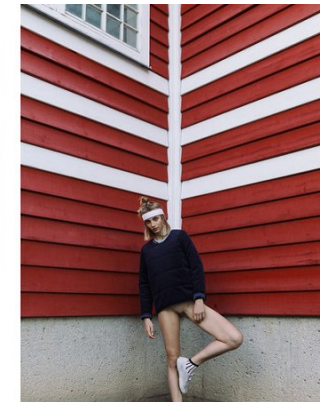

[www.stellamodels.com](http://www.stellamodels.com)

—  
STELLA  
MODELS  
×

HEIGHT	BUST	DRESS	WAIST	HIPS	SHOES	HAIR	EYES
177	81	34	63	88	41	BLONDE	BLUE