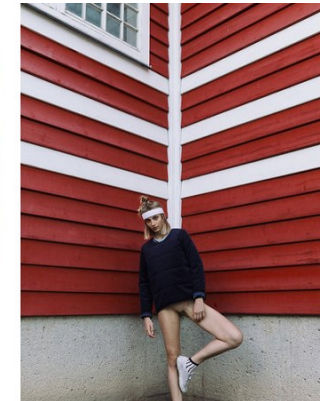

www.stellamodels.com

—
STELLA
MODELS
×

HEIGHT	BUST	DRESS	WAIST	HIPS	SHOES	HAIR	EYES
177	81	34	63	88	41	BLONDE	BLUE