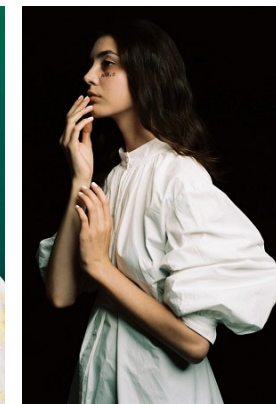

www.stellamodels.com

—
STELLA
MODELS
×

HEIGHT	BUST	DRESS	WAIST	HIPS	SHOES	HAIR	EYES
180	83	34-36	61	89	40	DARK BROWN	BROWN