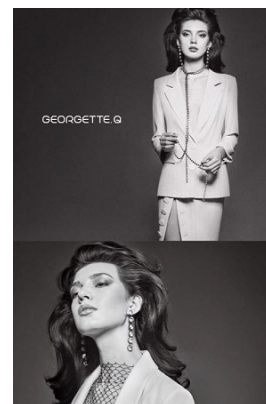

[www.stellamodels.com](http://www.stellamodels.com)

—  
STELLA  
MODELS  
×

HEIGHT	BUST	DRESS	WAIST	HIPS	SHOES	HAIR	EYES
180	83	34-36	61	89	40	DARK BROWN	BROWN