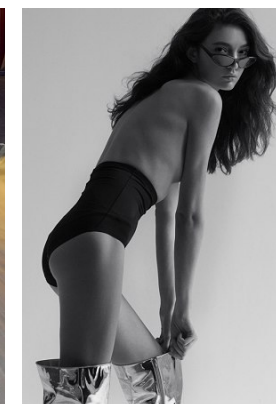

[www.stellamodels.com](http://www.stellamodels.com)

—  
STELLA  
MODELS  
×

HEIGHT	BUST	DRESS	WAIST	HIPS	SHOES	HAIR	EYES
180	83	34-36	61	89	40	DARK BROWN	BROWN