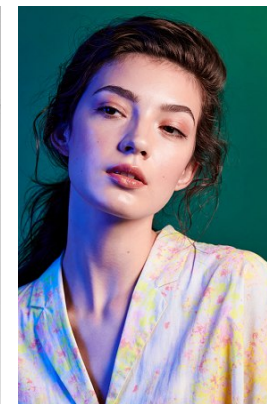

www.stellamodels.com

—
STELLA
MODELS
×

HEIGHT	BUST	DRESS	WAIST	HIPS	SHOES	HAIR	EYES
180	83	34-36	61	89	40	DARK BROWN	BROWN