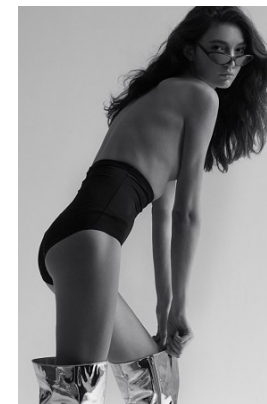

[www.stellamodels.com](http://www.stellamodels.com)

—  
STELLA  
MODELS  
×

HEIGHT	BUST	DRESS	WAIST	HIPS	SHOES	HAIR	EYES
180	83	34-36	61	89	40	DARK BROWN	BROWN