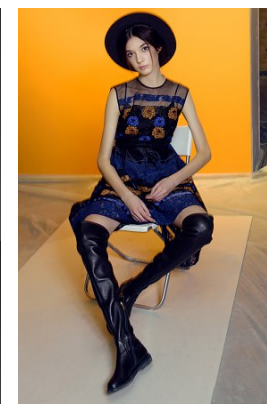

[www.stellamodels.com](http://www.stellamodels.com)

—  
STELLA  
MODELS  
×

HEIGHT	BUST	DRESS	WAIST	HIPS	SHOES	HAIR	EYES
180	83	34-36	61	89	40	DARK BROWN	BROWN