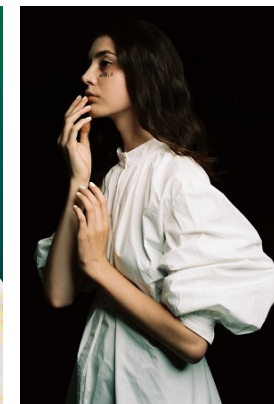

[www.stellamodels.com](http://www.stellamodels.com)

—  
STELLA  
MODELS  
×

HEIGHT	BUST	DRESS	WAIST	HIPS	SHOES	HAIR	EYES
180	83	34-36	61	89	40	DARK BROWN	BROWN