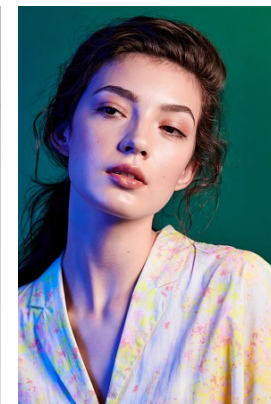

[www.stellamodels.com](http://www.stellamodels.com)

—  
STELLA  
MODELS  
×

HEIGHT	BUST	DRESS	WAIST	HIPS	SHOES	HAIR	EYES
180	83	34-36	61	89	40	DARK BROWN	BROWN