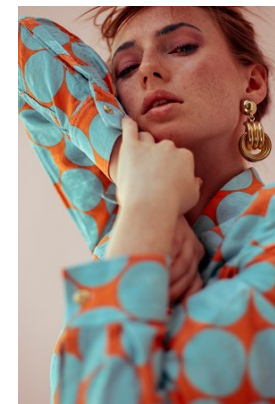

—  
STELLA  
MODELS  
×

[www.stellamodels.com](http://www.stellamodels.com)

HEIGHT	BUST	WAIST	HIPS	SHOES	HAIR	EYES
171	84	63	91	39	RED	GREEN/BROWN