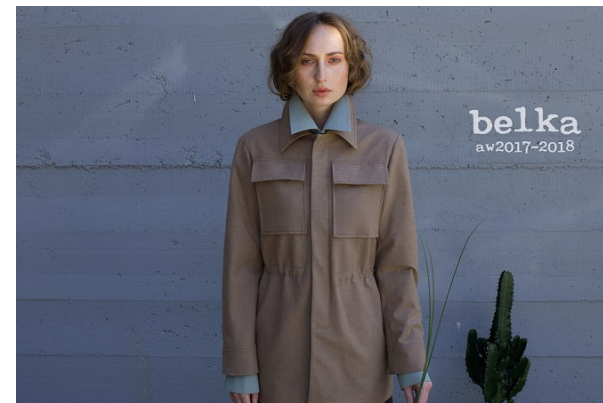

—  
STELLA  
MODELS  
×

[www.stellamodels.com](http://www.stellamodels.com)

HEIGHT	BUST	WAIST	HIPS	SHOES	HAIR	EYES
171	84	63	91	39	RED	GREEN/BROWN