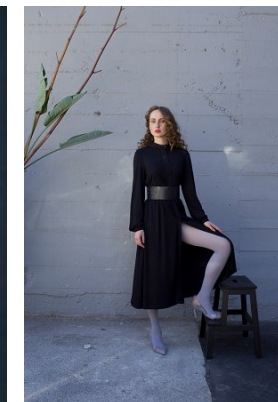

www.stellamodels.com

—
STELLA
MODELS
×

HEIGHT	BUST	WAIST	HIPS	SHOES	HAIR	EYES
171	84	63	91	39	RED	GREEN/BROWN