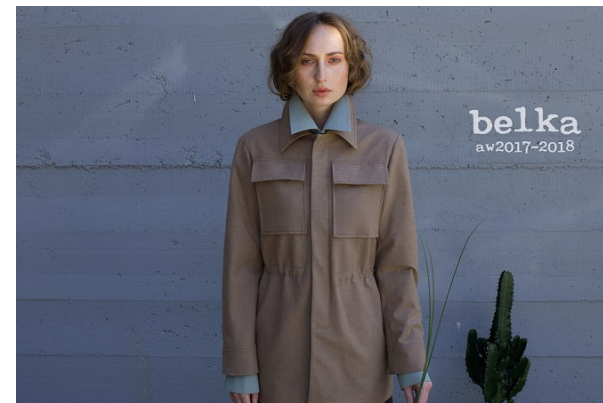

office@stellamodels.com

www.stellamodels.com

HEIGHT 171 BUST 84 WAIST 63 HIPS 91 SHOES 39 HAIR RED EYES GREEN/BROWN