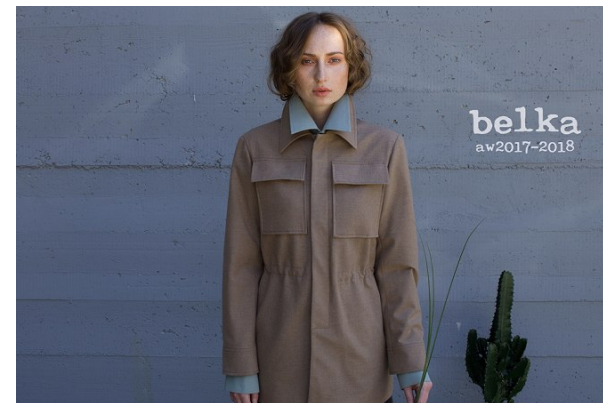

www.stellamodels.com

—
STELLA
MODELS
×

HEIGHT	BUST	WAIST	HIPS	SHOES	HAIR	EYES
171	84	63	91	39	RED	GREEN/BROWN