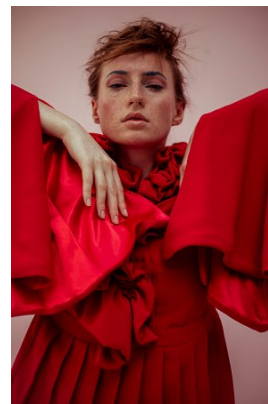

—  
STELLA  
MODELS  
×

[www.stellamodels.com](http://www.stellamodels.com)

HEIGHT	BUST	WAIST	HIPS	SHOES	HAIR	EYES
171	84	63	91	39	RED	GREEN/BROWN