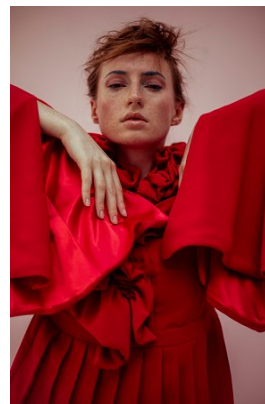

office@stellamodels.com

www.stellamodels.com

HEIGHT 171 BUST 84 WAIST 63 HIPS 91 SHOES 39 HAIR RED EYES GREEN/BROWN