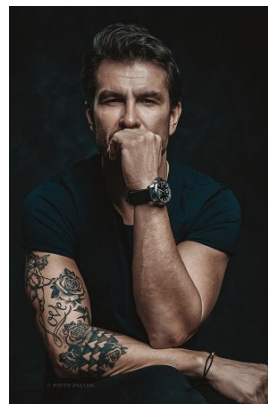

[www.stellamodels.com](http://www.stellamodels.com)

—  
STELLA  
MODELS  
×

HEIGHT	CHEST	WAIST	SHOES	HAIR	EYES
185	100	83	44	DARK BROWN	BROWN