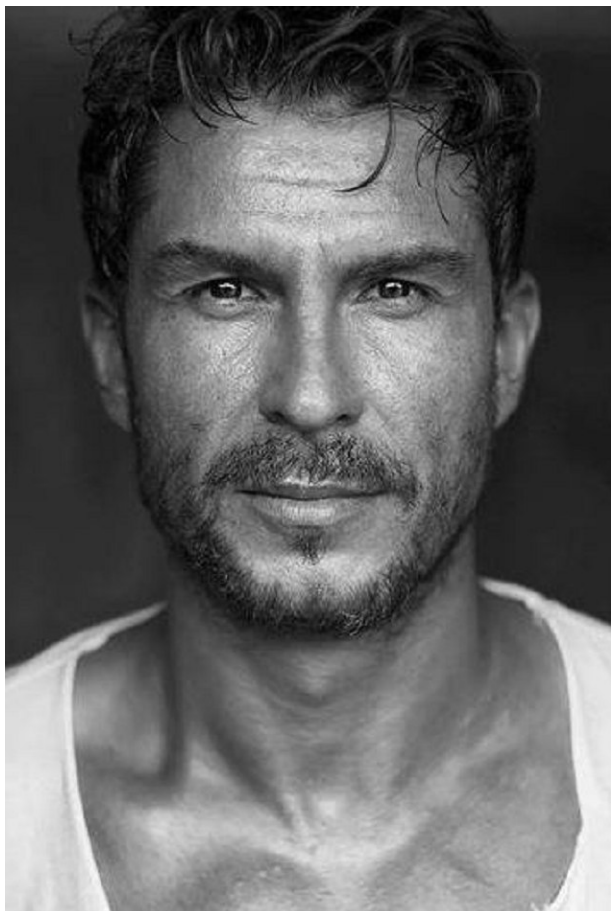

TOM G

T: +43 1 586 90 27

office@stellamodels.com

www.stellamodels.com

—
STELLA
MODELS
×