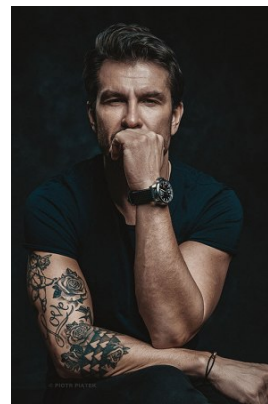

www.stellamodels.com

—
STELLA
MODELS
×

HEIGHT	CHEST	WAIST	SHOES	HAIR	EYES
185	100	83	44	DARK BROWN	BROWN