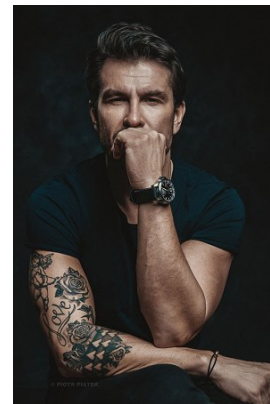

www.stellamodels.com

—
STELLA
MODELS
×

HEIGHT	CHEST	WAIST	SHOES	HAIR	EYES
185	100	83	44	DARK BROWN	BROWN