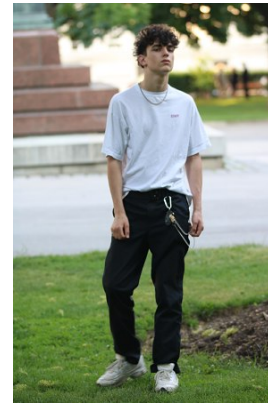

www.stellamodels.com

—
STELLA
MODELS
×

HEIGHT	CHEST	WAIST	SHOES	HAIR	EYES
185	80	71	44	DARK BROWN	BROWN