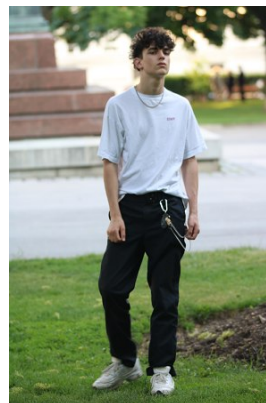

www.stellamodels.com

—
STELLA
MODELS
×

HEIGHT	CHEST	WAIST	SHOES	HAIR	EYES
185	80	71	44	DARK BROWN	BROWN