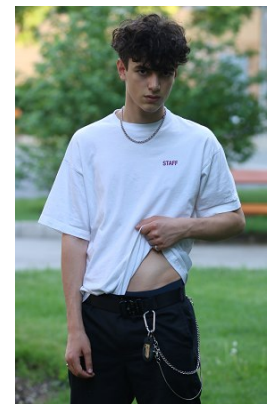

www.stellamodels.com

—
STELLA
MODELS
×

HEIGHT	CHEST	WAIST	SHOES	HAIR	EYES
185	80	71	44	DARK BROWN	BROWN