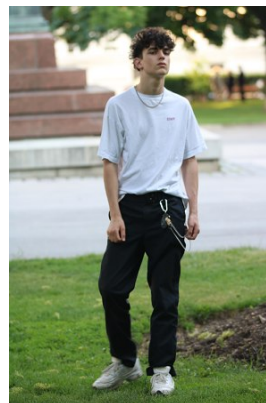

[www.stellamodels.com](http://www.stellamodels.com)

—  
STELLA  
MODELS  
×

HEIGHT	CHEST	WAIST	SHOES	HAIR	EYES
185	80	71	44	DARK BROWN	BROWN