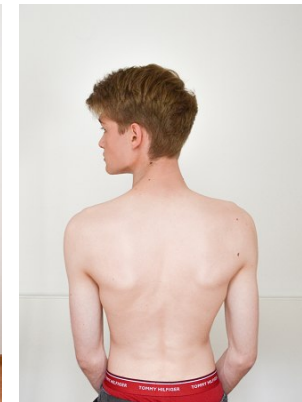

www.stellamodels.com

—
STELLA
MODELS
×

HEIGHT	CHEST	WAIST	SHOES	HAIR	EYES
185	89	71	41	ASH BLONDE	BLUE/GREEN