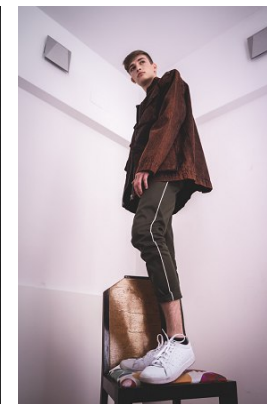

[www.stellamodels.com](http://www.stellamodels.com)

—  
STELLA  
MODELS  
×

HEIGHT	CHEST	WAIST	SHOES	HAIR	EYES
185	89	71	41	ASH BLONDE	BLUE/GREEN