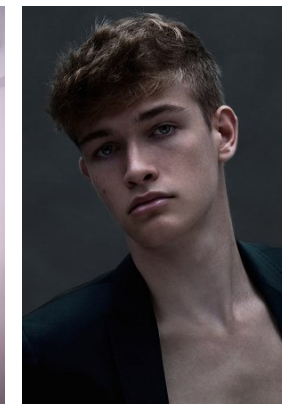

[www.stellamodels.com](http://www.stellamodels.com)

—  
STELLA  
MODELS  
×

HEIGHT	CHEST	WAIST	SHOES	HAIR	EYES
185	89	71	41	ASH BLONDE	BLUE/GREEN