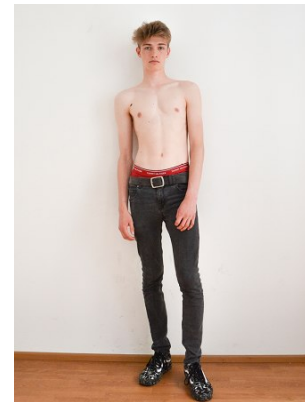

www.stellamodels.com

—
STELLA
MODELS
×

HEIGHT	CHEST	WAIST	SHOES	HAIR	EYES
185	89	71	41	ASH BLONDE	BLUE/GREEN