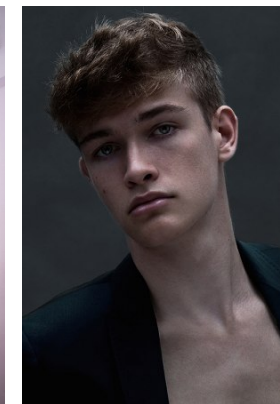

[www.stellamodels.com](http://www.stellamodels.com)

—  
STELLA  
MODELS  
×

HEIGHT	CHEST	WAIST	SHOES	HAIR	EYES
185	89	71	41	ASH BLONDE	BLUE/GREEN