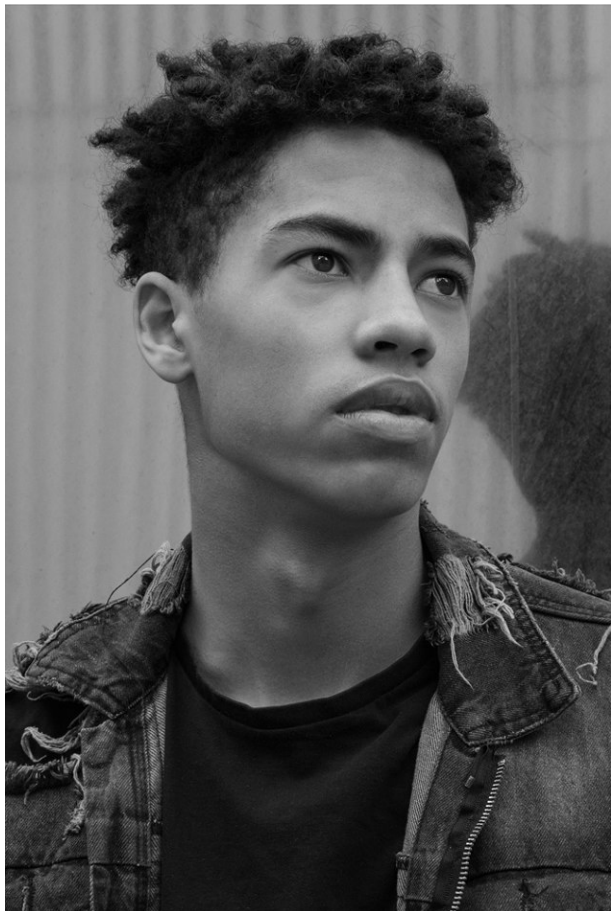

ALEXANDER H.

T: +43 1 586 90 27

office@stellamodels.com

www.stellamodels.com

—
STELLA
MODELS
×