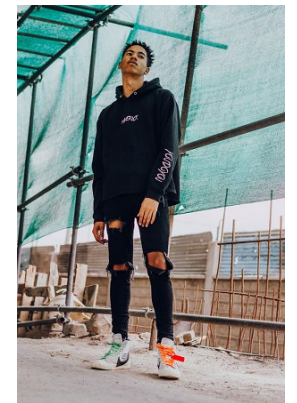

www.stellamodels.com

—
STELLA
MODELS
×

HEIGHT	CHEST	WAIST	SHOES	HAIR	EYES
187	81	73	46	DARK BROWN	BROWN