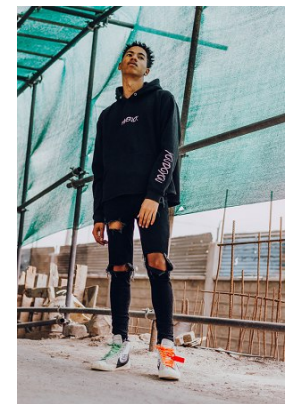

www.stellamodels.com

—
STELLA
MODELS
×

HEIGHT	CHEST	WAIST	SHOES	HAIR	EYES
187	81	73	46	DARK BROWN	BROWN